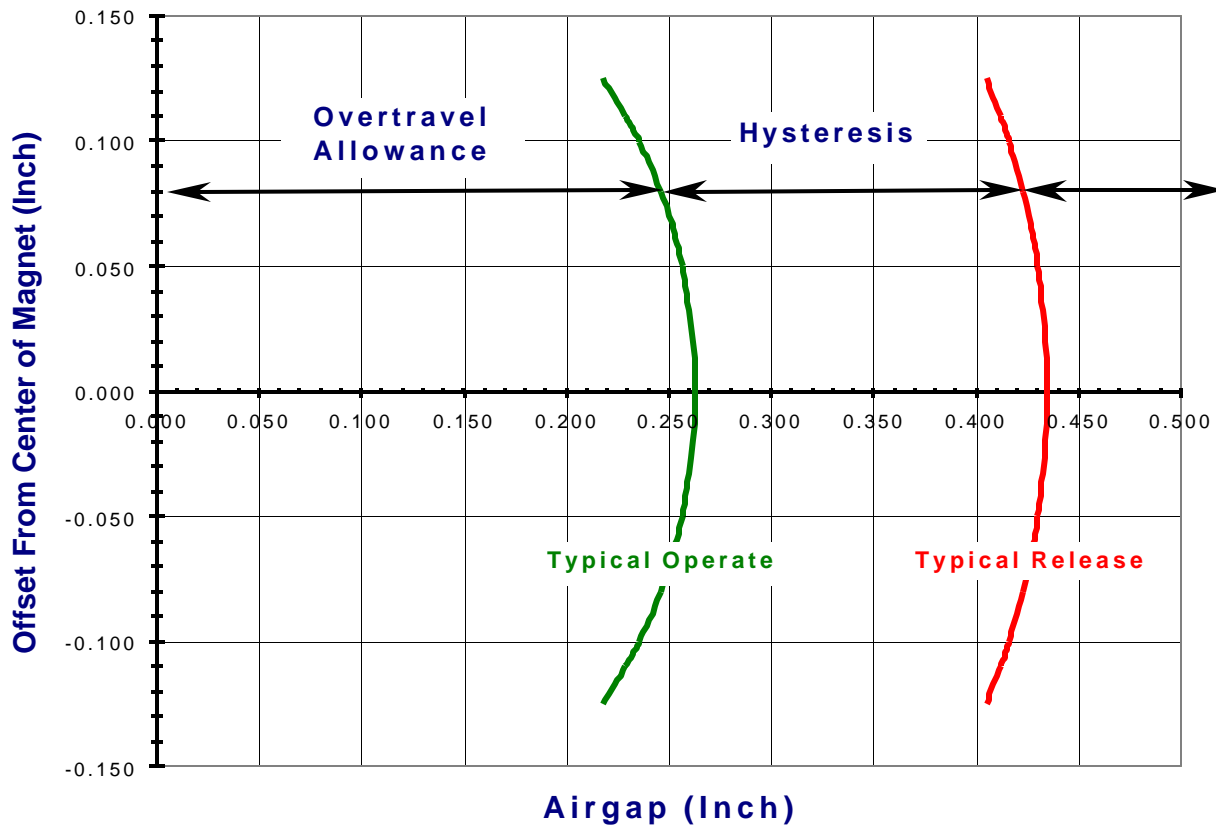

PHOENIX AMERICA INC.

4717 CLUBVIEW DRIVE
FORT WAYNE, IN 46804

P4P90A2 and P4H90A2 Proximity Magnet Target Performance

HEAD-ON MODE OF OPERATION