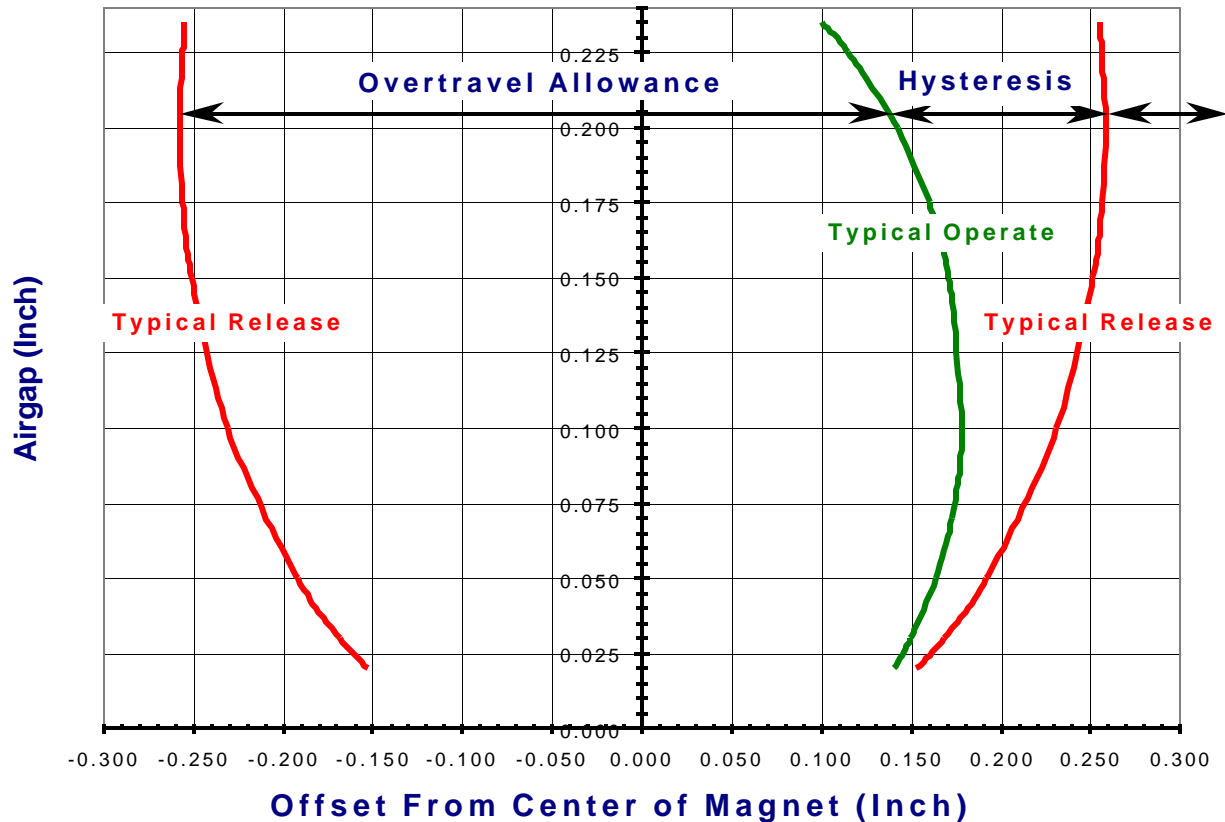

P5J90A2

Proximity Magnet Target Performance

HEAD-ON MODE OF OPERATION

PHOENIX AMERICA INC.

4717 CLUBVIEW DRIVE
FORT WAYNE, IN 46804

P4P90A2 and P4H90A2 Proximity Magnet Target Performance

SLIDE-BY MODE OF OPERATION