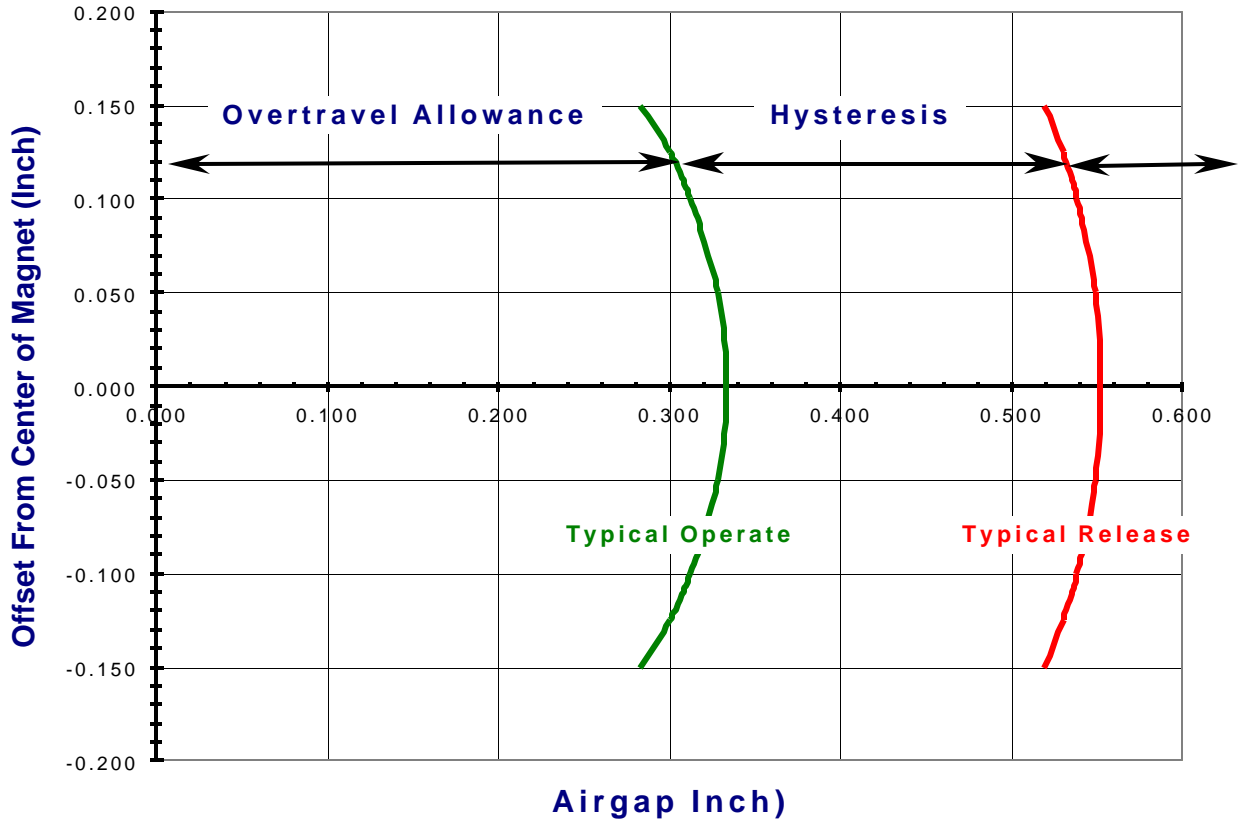

P5J90A2

Proximity Magnet Target Performance

HEAD-ON MODE OF OPERATION

PHOENIX AMERICA INC.

4717 CLUBVIEW DRIVE
FORT WAYNE, IN 46804

P4P90A2 and P4H90A2 Proximity Magnet Target Performance

SLIDE-BY MODE OF OPERATION